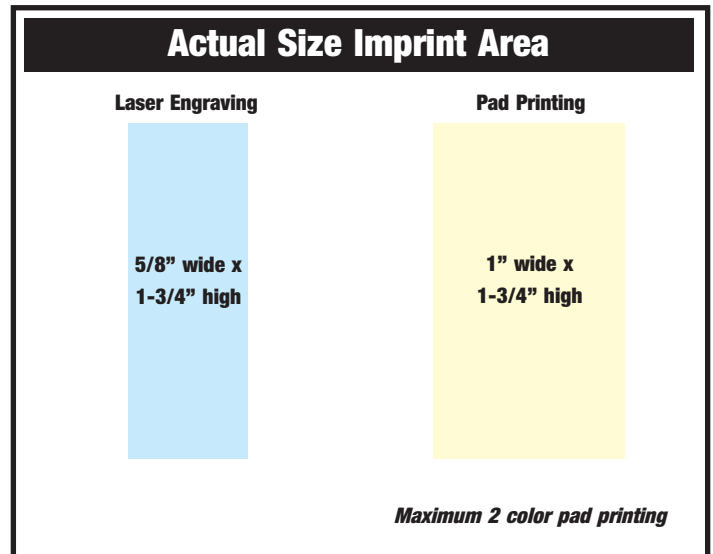

3-in-1 Flask

Model 40171

The integrated clip/handle on this 2.8 oz. capacity stainless steel flask makes it easy to take on the course or to the game. Features two screw-on drink cups, one on top and one on the bottom. Screw-on cap removes for pouring. Packaged in an individual gift box. See page 51 of the 2006 ZIC Catalog for standard packaging.

Imprint methods: Pad printing or laser engraving

Actual size:6.375" long x 1.75" wide

Shipping weight.....14 pounds

Ships.....25 per carton

Model	Description	25	100	250	500	1000+
40171	stainless steel	16.70	16.50	16.31	16.18	16.08
	additional color charge	1.50	1.50	1.50	1.50	1.50
	second surface ad copy	4.68	4.37	3.93	3.75	3.58
						(C)