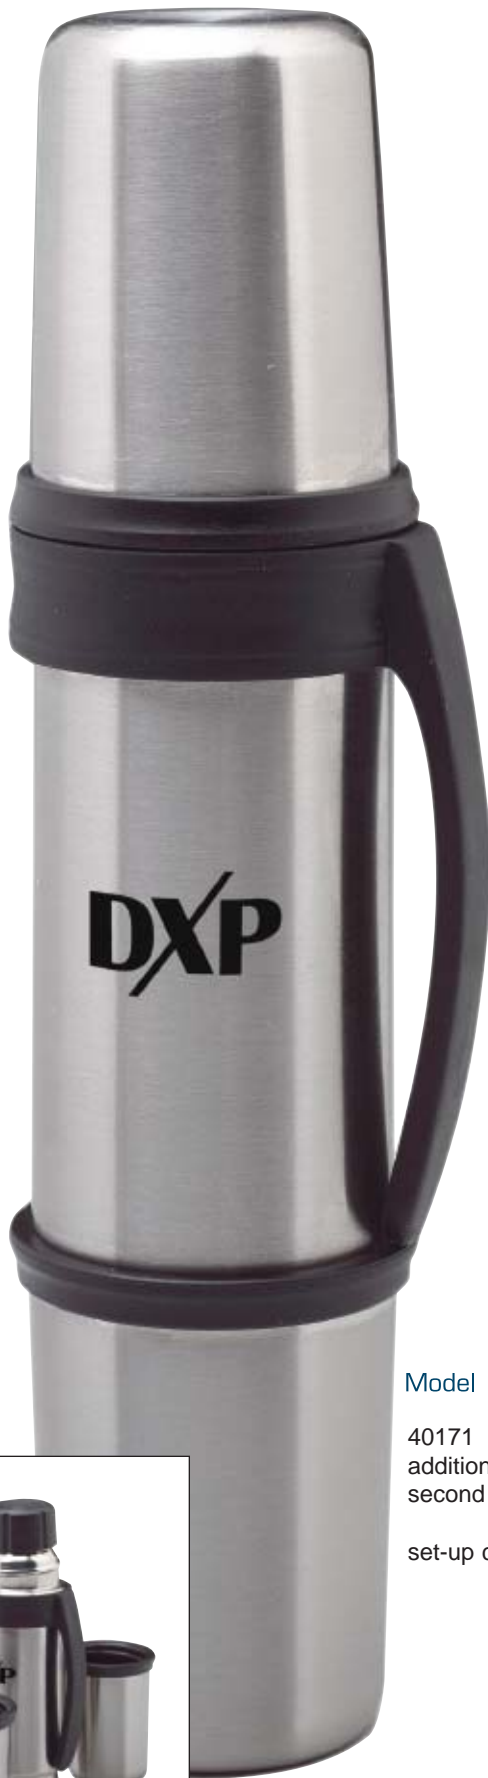

3-in-1 Flask

Model 40171

The integrated clip/handle on this 2.8 oz. capacity stainless steel flask makes it easy to take on the course or to the game. Features two screw-on drink cups, one on top and one on the bottom. Screw-on cap removes for pouring. Packaged in an individual gift box. See page 51 of the 2006 ZIC Catalog for standard packaging.

Imprint methods: Pad printing or laser engraving

Actual size:6.375" long x 1.75" wide

Shipping weight.....14 pounds

Ships.....25 per carton

Model	Description	25	100	250	500	1000+
40171	stainless steel	16.70	16.50	16.31	16.18	16.08
	additional color charge	1.50	1.50	1.50	1.50	1.50
	second surface ad copy	4.68	4.37	3.93	3.75	3.58
						(C)